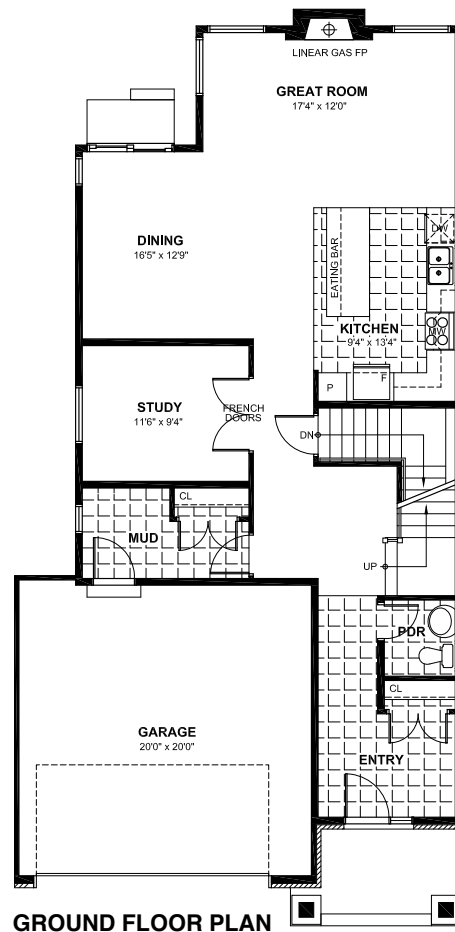

THE VICHY

904B • 2507 SQUARE FEET