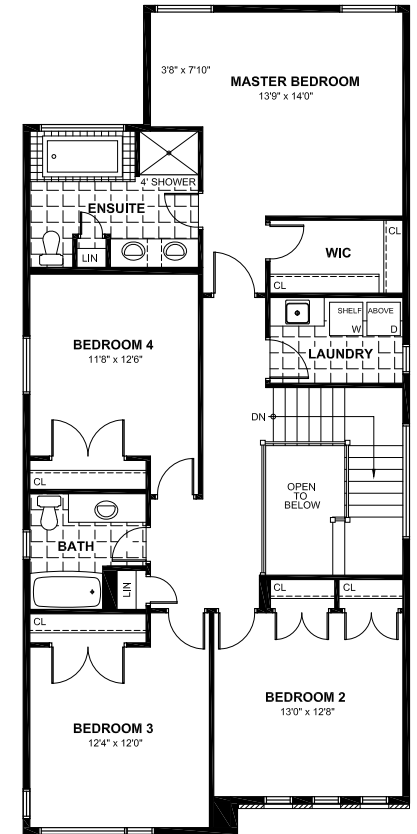

THE VICHY

904B • 2507 SQUARE FEET