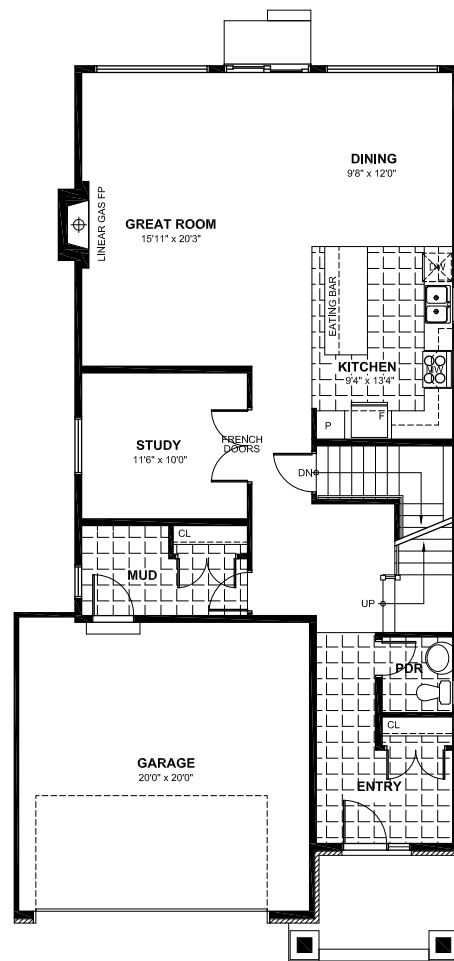

THE CLERMONT

908B • 2638 SQUARE FEET