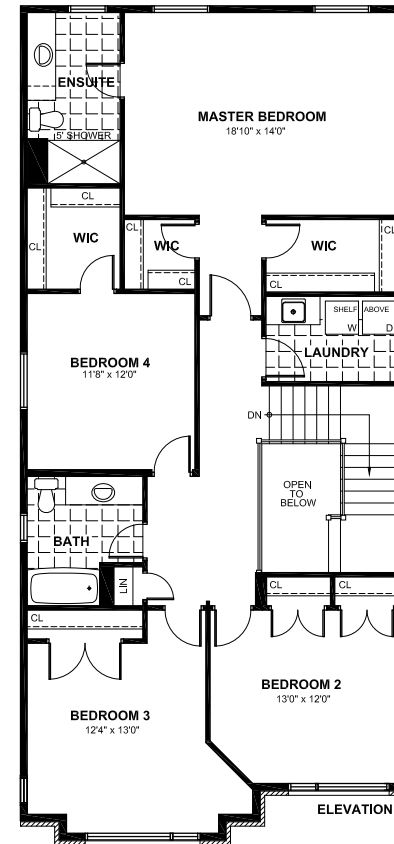

THE CLERMONT

908B • 2638 SQUARE FEET