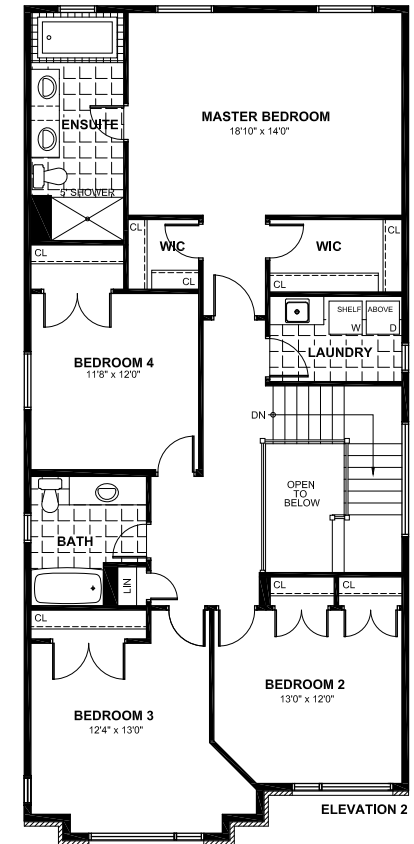

THE CLERMONT

908B • 2638 SQUARE FEET