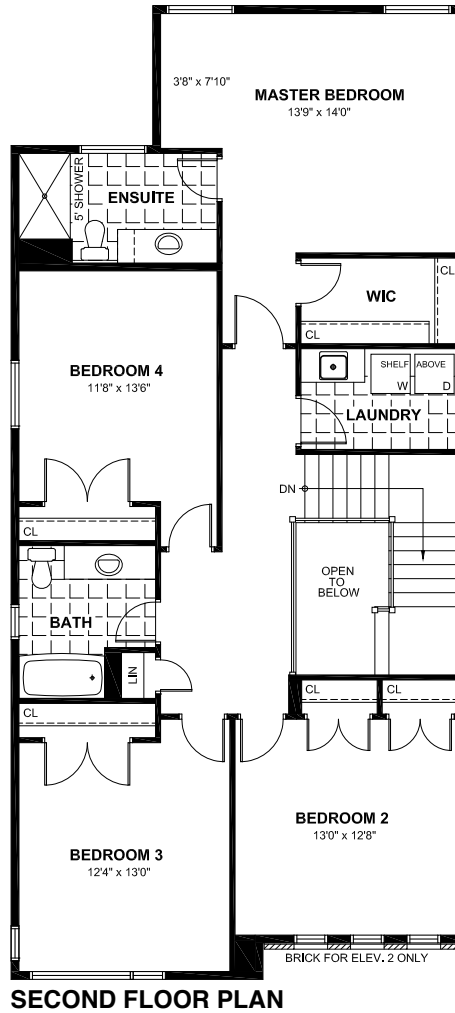

the
GALLERY
collection
IN MORRIS VILLAGE

THE VICHY
904 • 2530 SQUARE FEET

THE VICHY (904)
 2530 SQUARE FEET

Materials, specifications and floor plans are subject to change without notice. All house renderings are artist's conceptions. All floor plans are approximate dimensions. Actual useable floor space may vary from the stated area. E.&O.E.