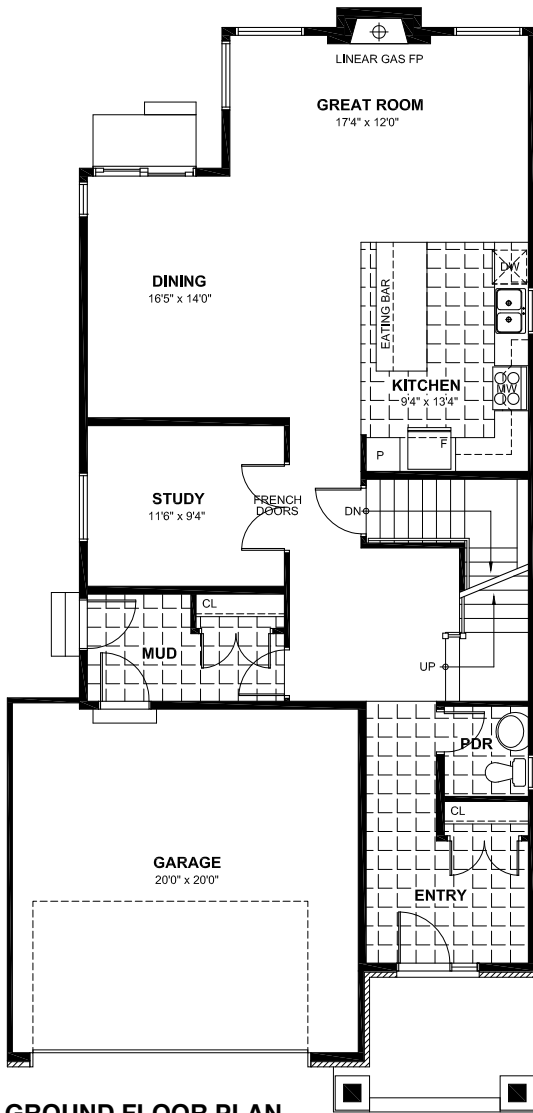

the
GALLERY
collection
IN MORRIS VILLAGE

THE VICHY
904 • 2530 SQUARE FEET

THE VICHY (904)
 2530 SQUARE FEET

Materials, specifications and floor plans are subject to change without notice. All house renderings are artist's conceptions. All floor plans are approximate dimensions. Actual useable floor space may vary from the stated area. E.&O.E.