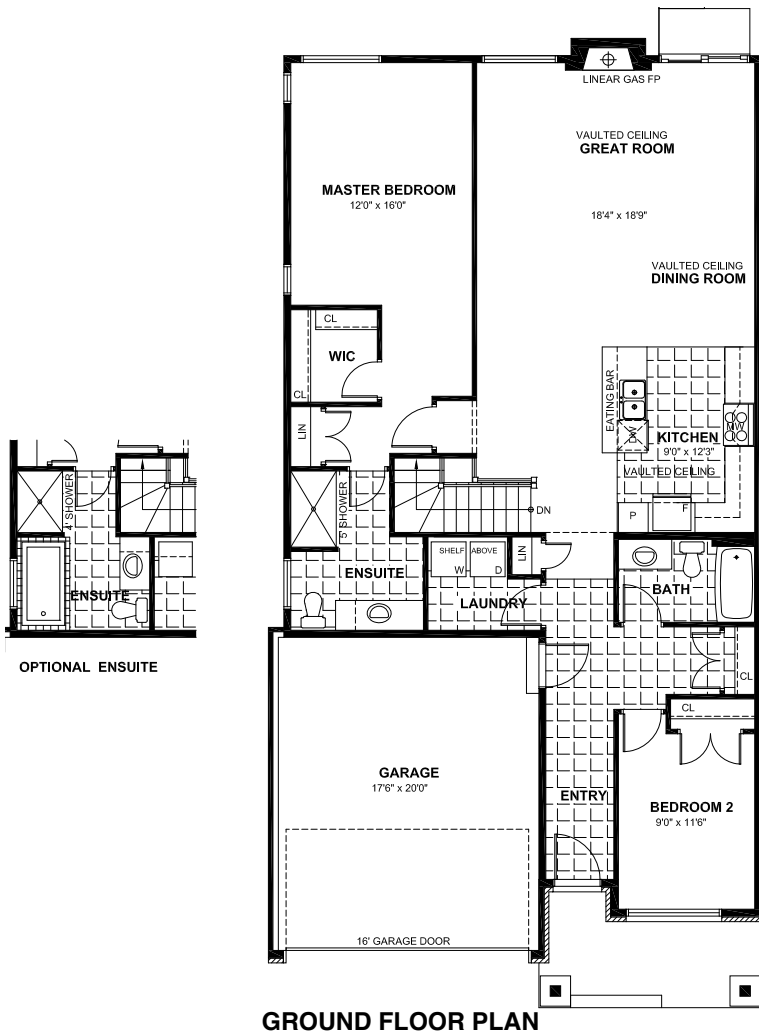

ELEVATION 1

the
GALLERY
collection
IN MORRIS VILLAGE

THE LYON
905 • 1530 SQUARE FEET

THE LYON (905)
 1530 SQUARE FEET

Materials, specifications and floor plans are subject to change without notice.
 All house renderings are artist's conceptions. All floor plans are approximate dimensions. Actual useable floor space may vary from the stated area. E.&O.E.