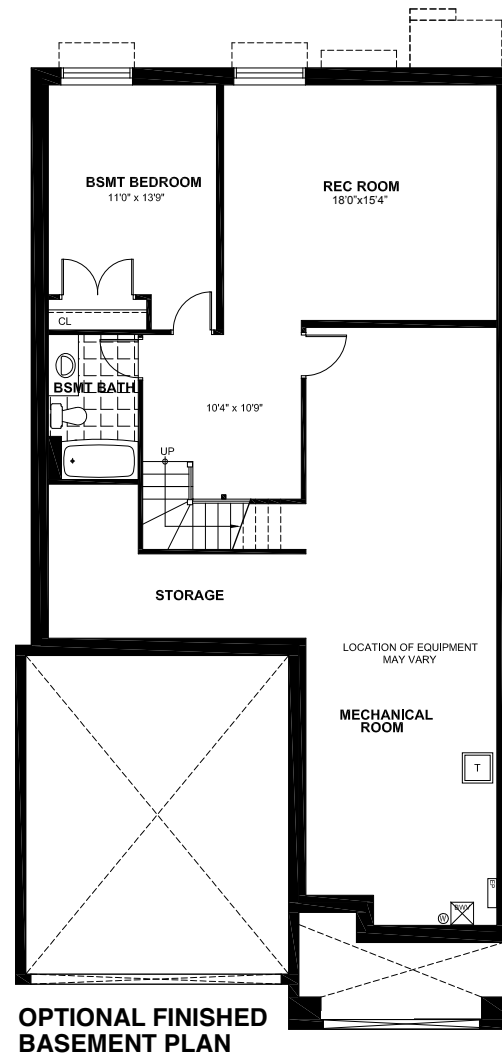

ELEVATION 1

the
GALLERY
collection
IN MORRIS VILLAGE

THE LYON
905 • 1530 SQUARE FEET

THE LYON (905)
 1530 SQUARE FEET

Materials, specifications and floor plans are subject to change without notice.
 All house renderings are artist's conceptions. All floor plans are approximate dimensions. Actual useable floor space may vary from the stated area. E.&O.E.