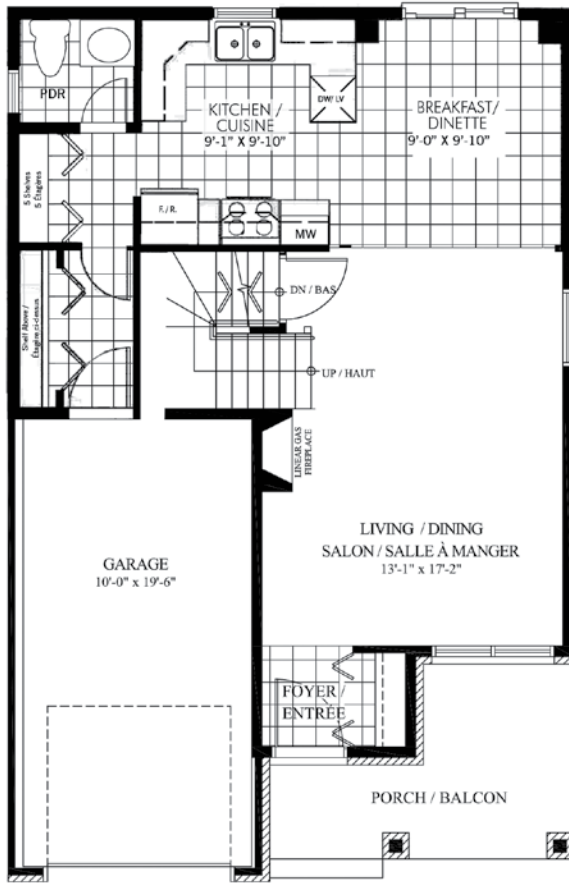

GROUND FLOOR