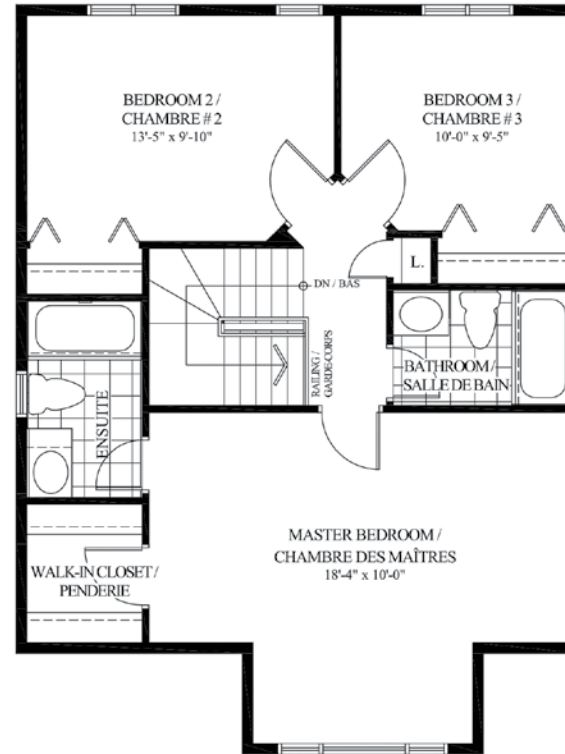

SECOND FLOOR ELEVATION A and C