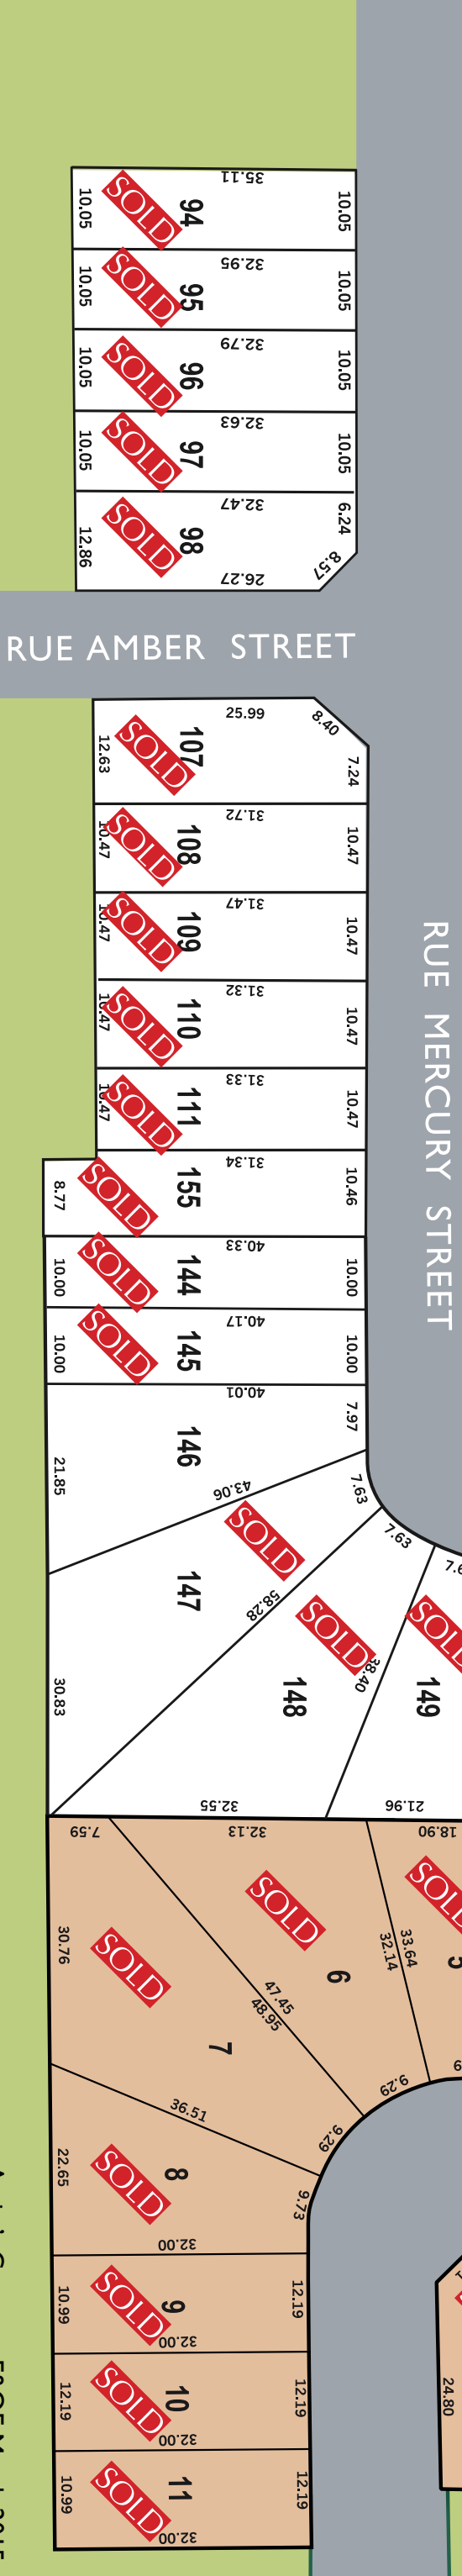

33 foot lots

41 foot lots

DOCTEUR CORBEIL BLVD.

TOPAZE

DOCTEUR CORBEIL BLVD.

RUE AMBER STREET

Artist's Concept E&OE March 2015