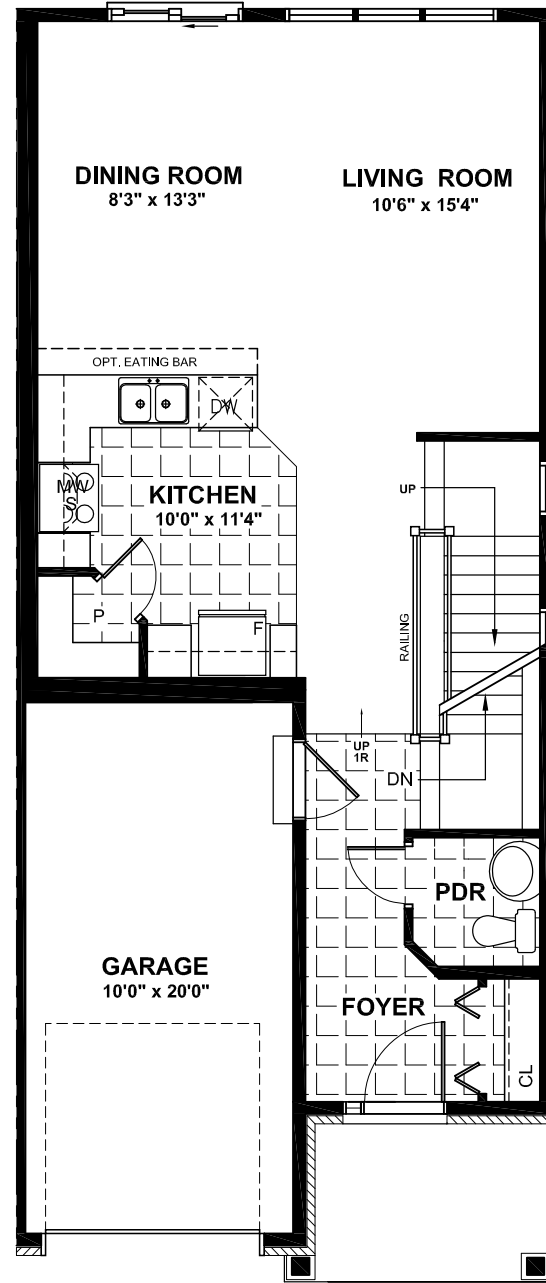

Mondavi Court  
TOWNS AND SEMIS

artist's concept

WOODBRIDGE reversed

WOODBRIDGE

The Woodbridge<sup>®</sup> (801) 1845 square feet

**BASEMENT FLOOR PLAN**

**GROUND FLOOR PLAN**

**GROUND FLOOR PLAN OPTIONAL KITCHEN**

**SECOND FLOOR PLAN**

**ALTERNATE SECOND FLOOR PLAN**

# The Woodbridge (801) 1845 square feet

Includes 290 sq.ft in basement

reversed

standard

Materials, specifications and floor plans are subject to change without notice. All house renderings are artist's conceptions. All floor plans are approximate dimensions. Actual useable floor space may vary from the stated area. E. & O.E.