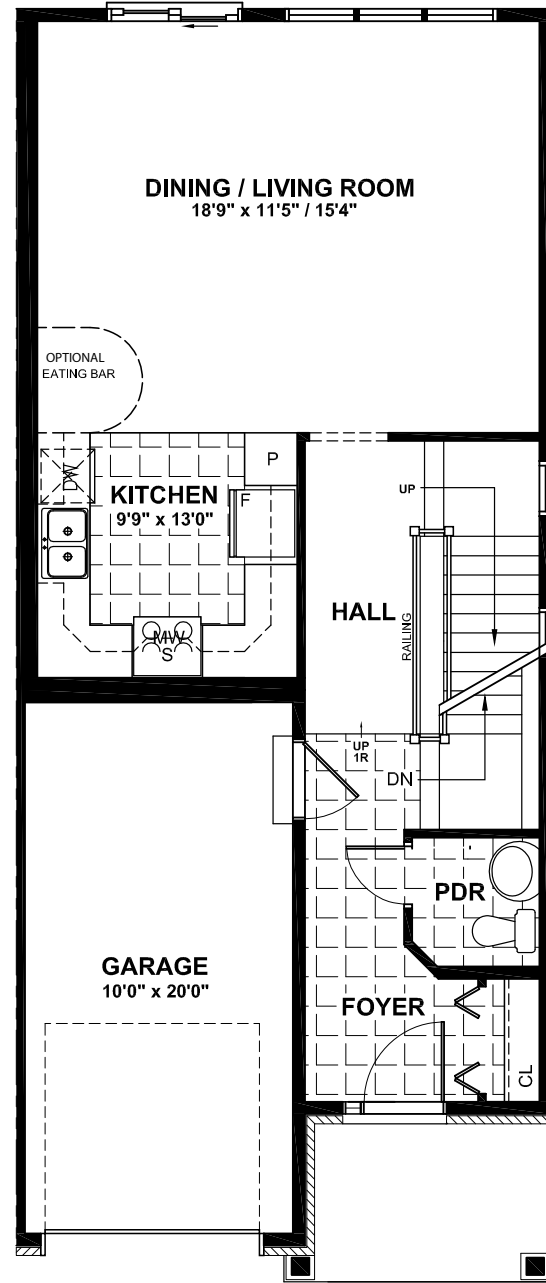

Mondavi Court  
TOWNS AND SEMIS

artist's concept

WOODBRIDGE reversed

WOODBRIDGE

The Woodbridge<sup>®</sup> (801) 1845 square feet

**BASEMENT FLOOR PLAN**

**GROUND FLOOR PLAN**

**GROUND FLOOR PLAN OPTIONAL KITCHEN**

**SECOND FLOOR PLAN**

**ALTERNATE SECOND FLOOR PLAN**

# The Woodbridge (801) 1845 square feet

Includes 290 sq.ft in basement

reversed

standard

Materials, specifications and floor plans are subject to change without notice. All house renderings are artist's conceptions. All floor plans are approximate dimensions. Actual useable floor space may vary from the stated area. E. & O.E.