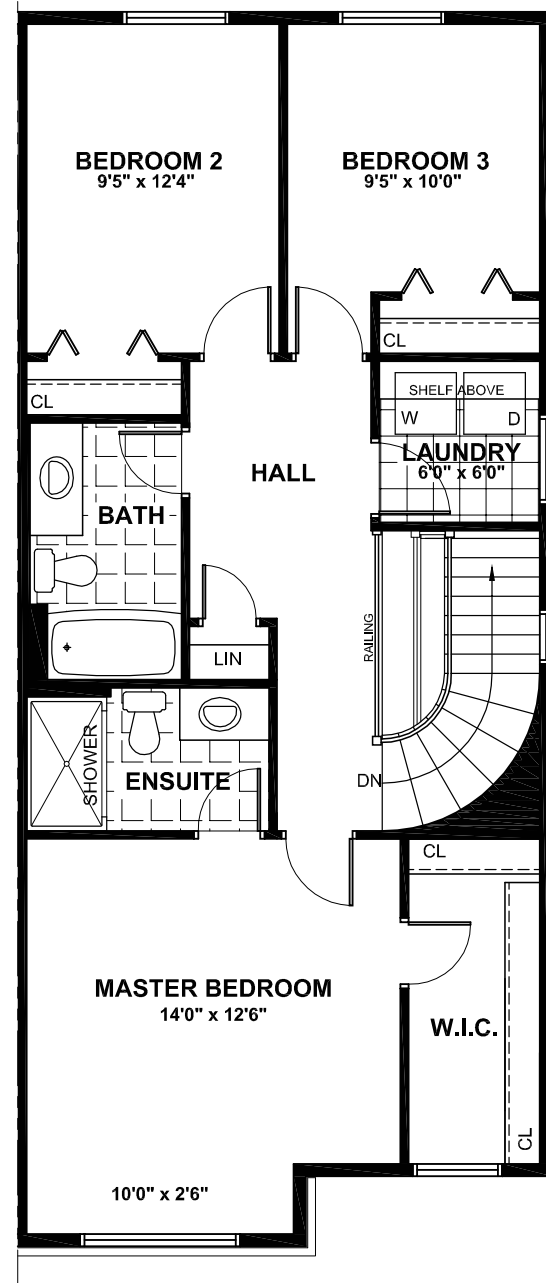

Mondavi Court  
TOWNS AND SEMIS

artist's concept

WOODBRIDGE reversed

WOODBRIDGE

The Woodbridge<sup>®</sup> (801) 1845 square feet

**BASEMENT FLOOR PLAN**

**GROUND FLOOR PLAN**

**GROUND FLOOR PLAN OPTIONAL KITCHEN**

**SECOND FLOOR PLAN**

**ALTERNATE SECOND FLOOR PLAN**

# The Woodbridge (801) 1845 square feet

Includes 290 sq.ft in basement

reversed

standard

Materials, specifications and floor plans are subject to change without notice. All house renderings are artist's conceptions. All floor plans are approximate dimensions. Actual useable floor space may vary from the stated area. E. & O.E.