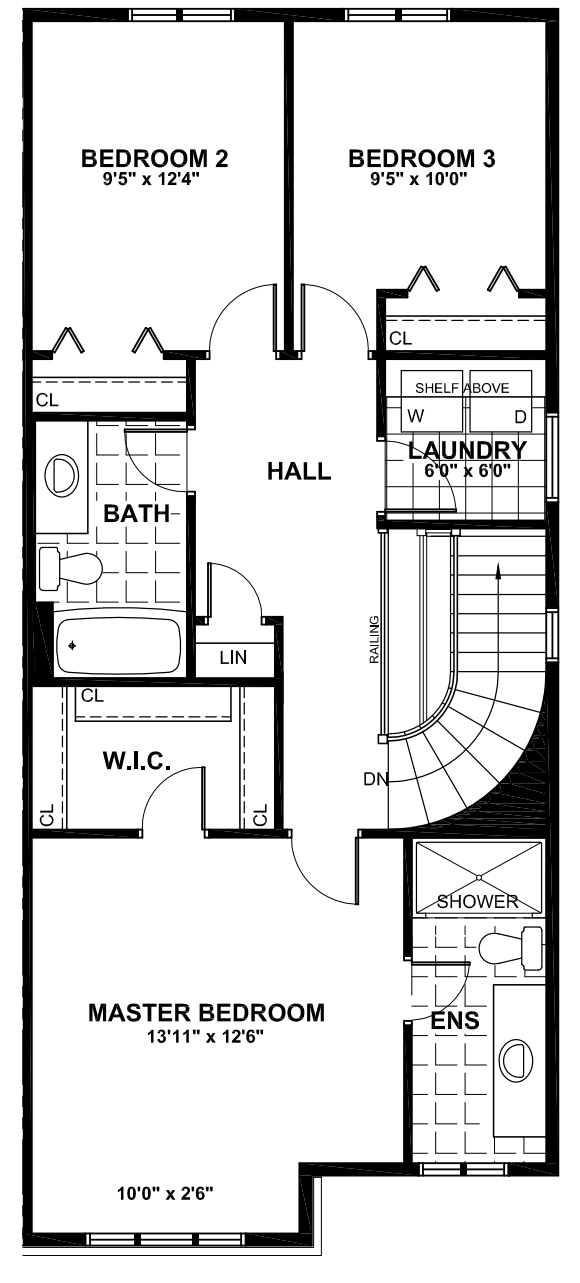

Mondavi Court  
TOWNS AND SEMIS

artist's concept

WOODBRIDGE reversed

WOODBRIDGE

The Woodbridge<sup>®</sup> (801) 1845 square feet

**BASEMENT FLOOR PLAN**

**GROUND FLOOR PLAN**

**GROUND FLOOR PLAN OPTIONAL KITCHEN**

**SECOND FLOOR PLAN**

**ALTERNATE SECOND FLOOR PLAN**

# The Woodbridge (801) 1845 square feet

Includes 290 sq.ft in basement

reversed

standard

Materials, specifications and floor plans are subject to change without notice. All house renderings are artist's conceptions. All floor plans are approximate dimensions. Actual useable floor space may vary from the stated area. E. & O.E.