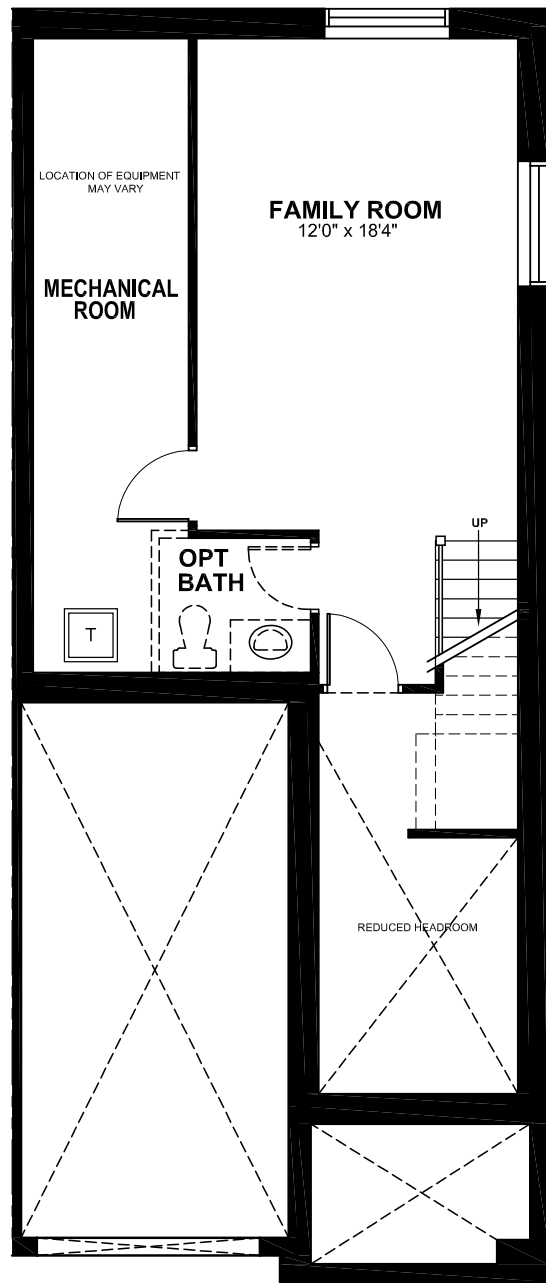

Mondavi Court  
TOWNS AND SEMIS

artist's concept

WOODBRIDGE reversed

WOODBRIDGE

The Woodbridge<sup>®</sup> (801) 1845 square feet

**BASEMENT FLOOR PLAN**

**GROUND FLOOR PLAN**

**GROUND FLOOR PLAN OPTIONAL KITCHEN**

**SECOND FLOOR PLAN**

**ALTERNATE SECOND FLOOR PLAN**

# The Woodbridge (801) 1845 square feet

Includes 290 sq.ft in basement

reversed

standard

Materials, specifications and floor plans are subject to change without notice. All house renderings are artist's conceptions. All floor plans are approximate dimensions. Actual useable floor space may vary from the stated area. E. & O.E.