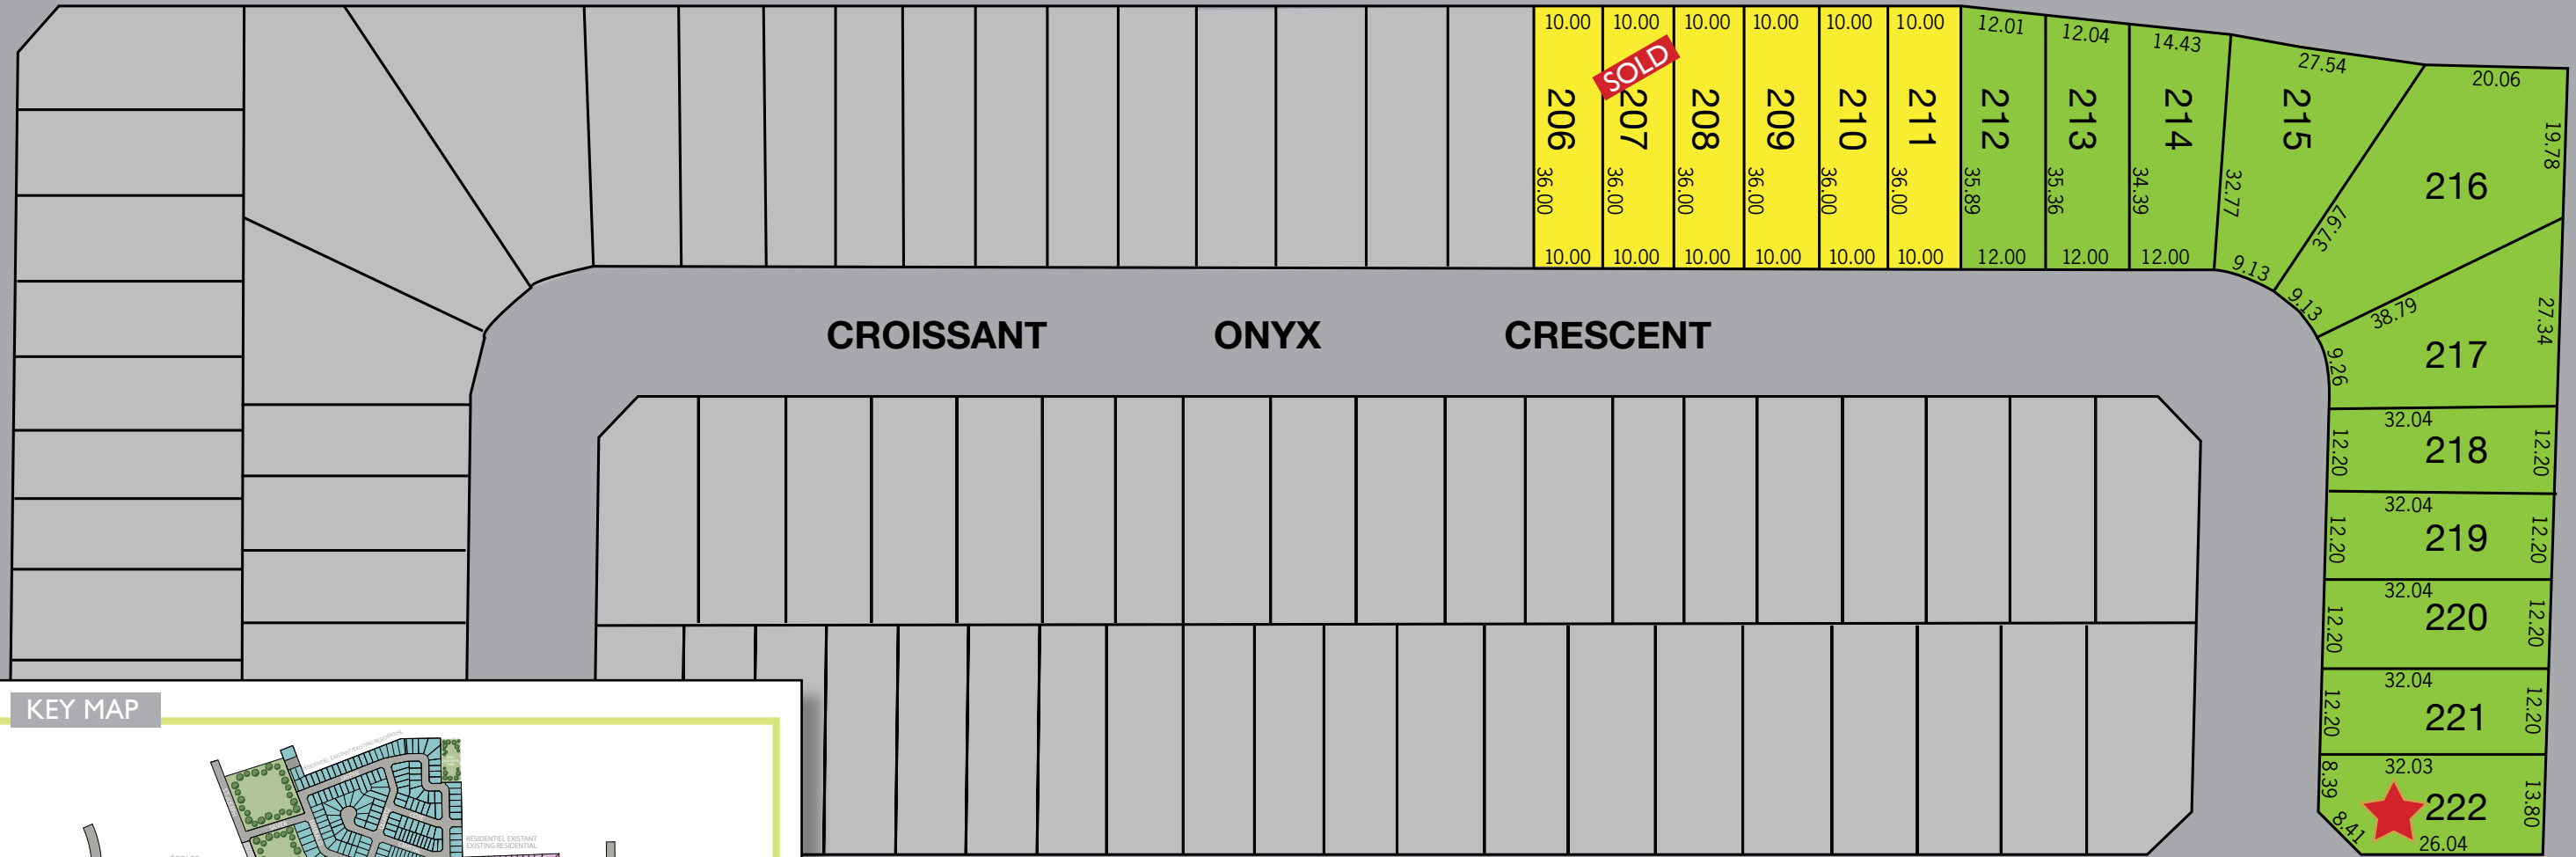

PHASE 4

BOULEVARD

DOCTEUR

CORBEIL

BOULEVARD

RUE

RUBY

STREET

CROISSANT

ONYX

CRESCENT

RUE

RUBY

STREET

Sales Office and Model Home

KEY MAP

12 M lots

10 M lots

Please Note: All measurements are metric.

Artist's Concept E&OE JAN 2017