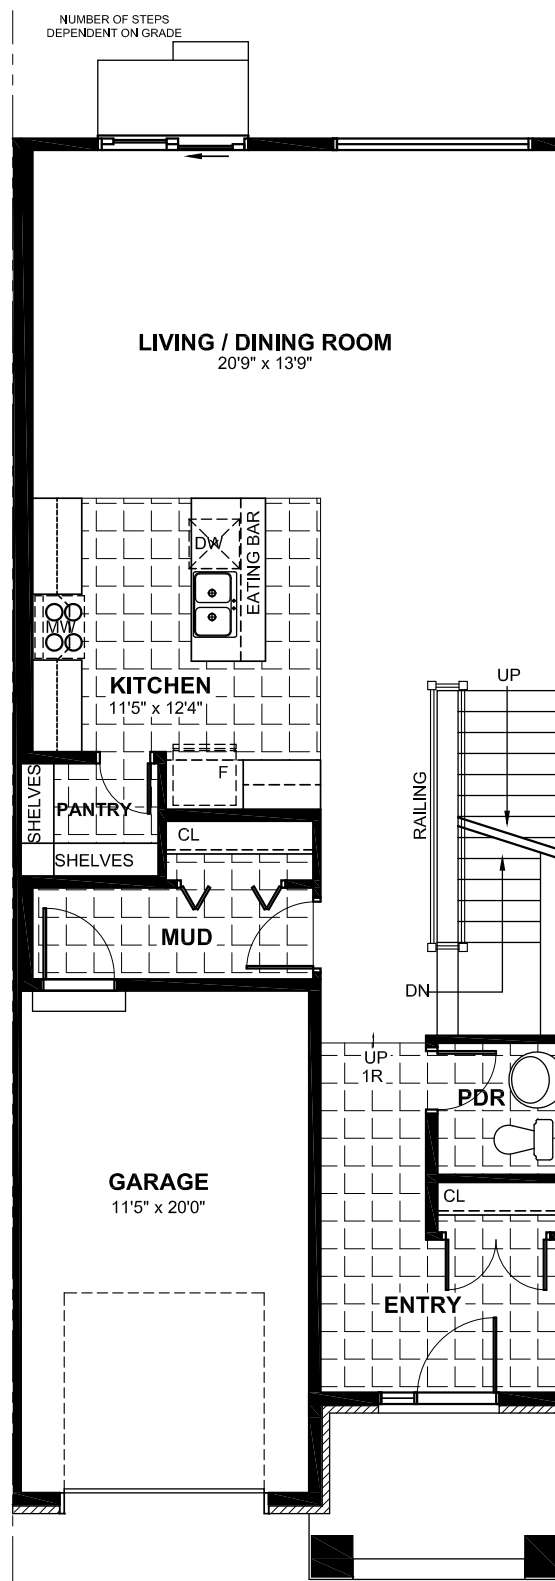

FINISHED BASEMENT PLAN

GROUND FLOOR PLAN

SECOND FLOOR PLAN

The Alsace (105)

2403 square feet
(includes 435 sq.ft. Finished Lower Level)

All house renderings are artist's conceptions. All floor plans are approximate dimensions. Actual useable floor space may vary from the stated area. E. & O.E.