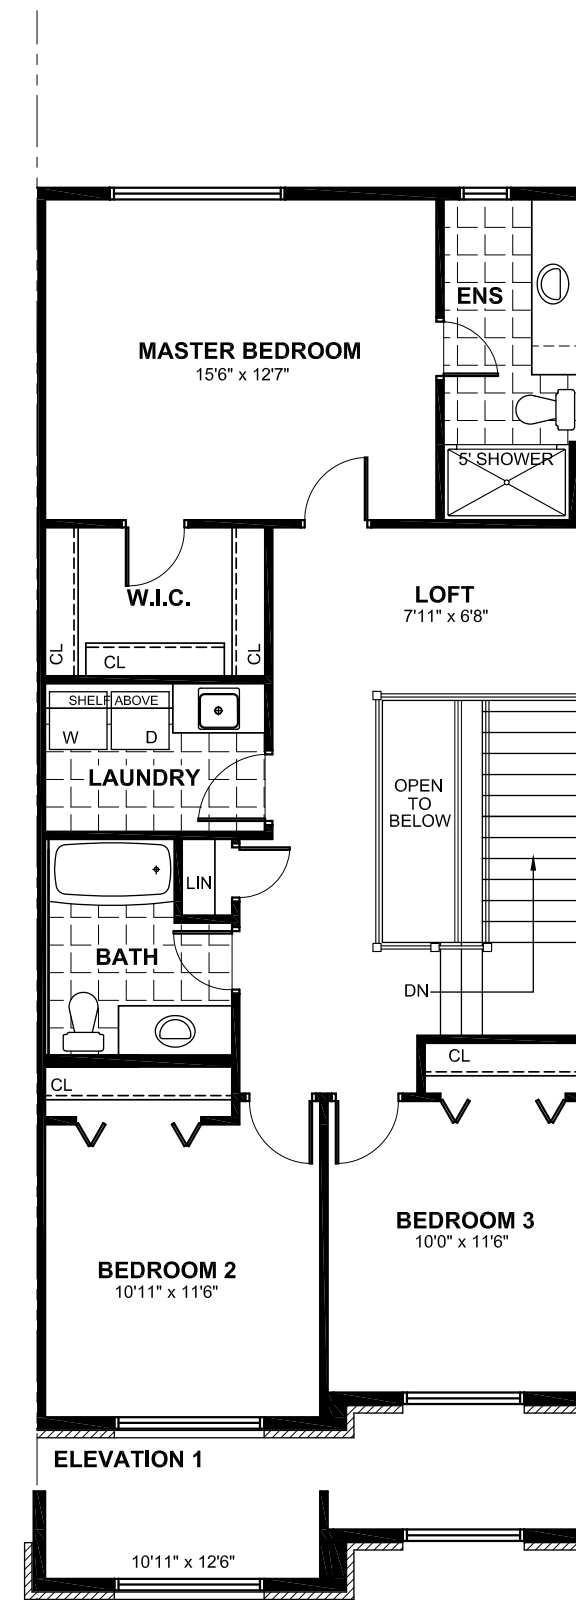

FINISHED BASEMENT PLAN

GROUND FLOOR PLAN

SECOND FLOOR PLAN

The Alsace (105)

2403 square feet
(includes 435 sq.ft. Finished Lower Level)

All house renderings are artist's conceptions. All floor plans are approximate dimensions. Actual useable floor space may vary from the stated area. E. & O.E.