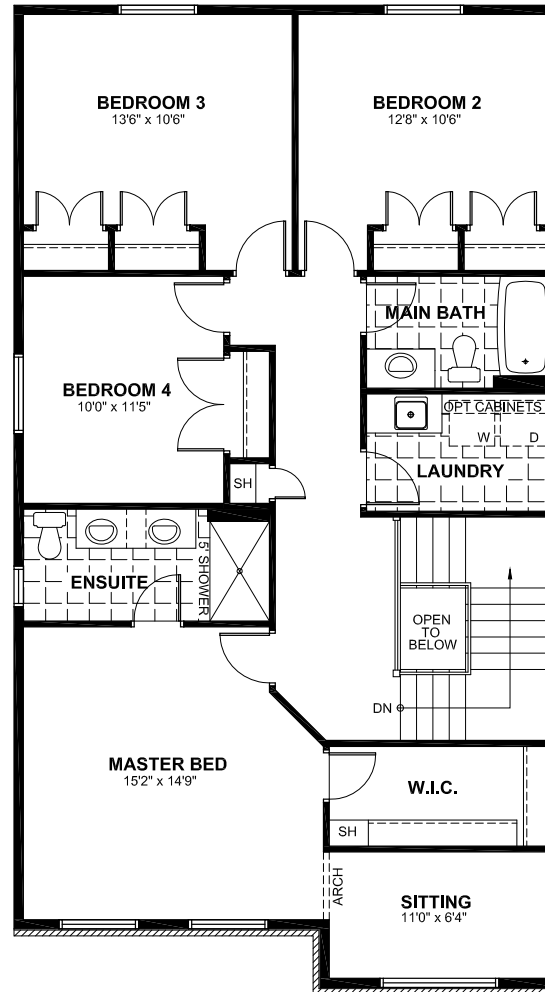

SECOND FLOOR