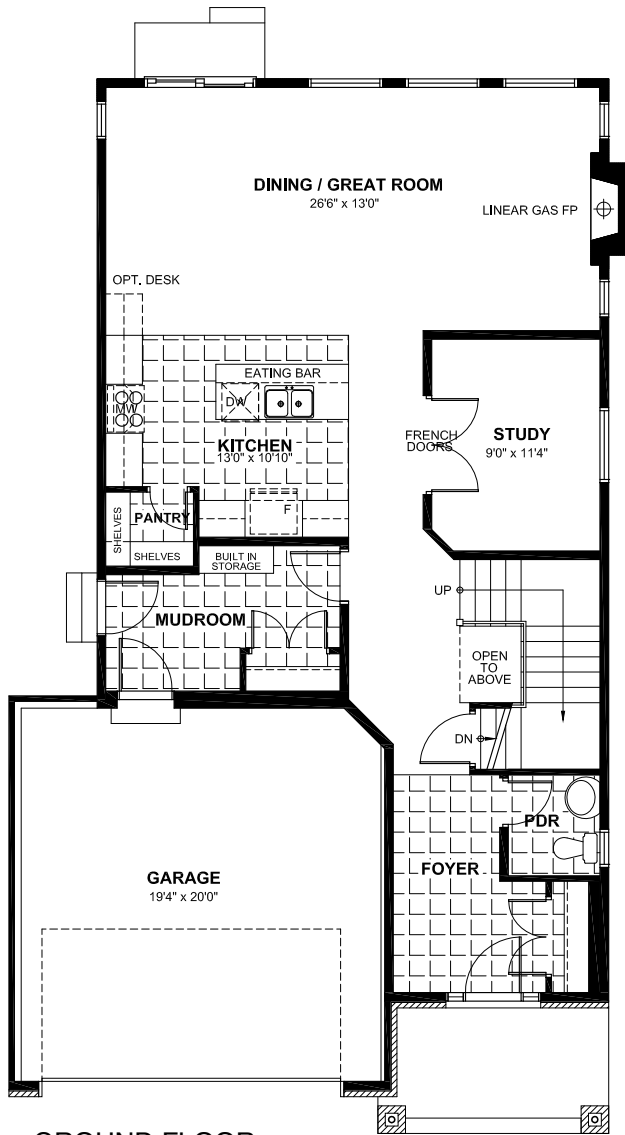

THE ASHTON

203 · 2343 SQUARE FEET

GROUND FLOOR