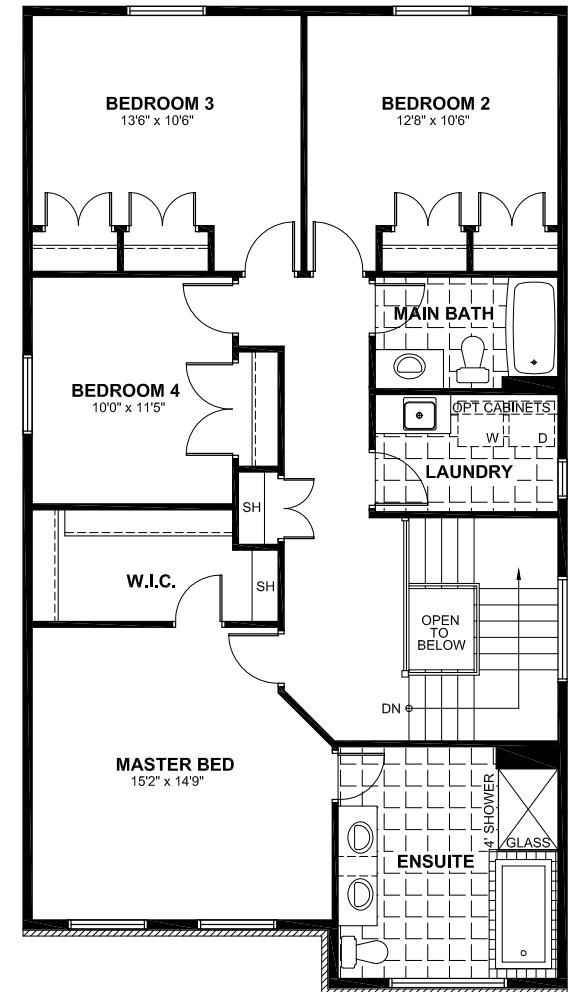

SECOND FLOOR
WITH OPTIONAL 4 PIECE ENSUITE