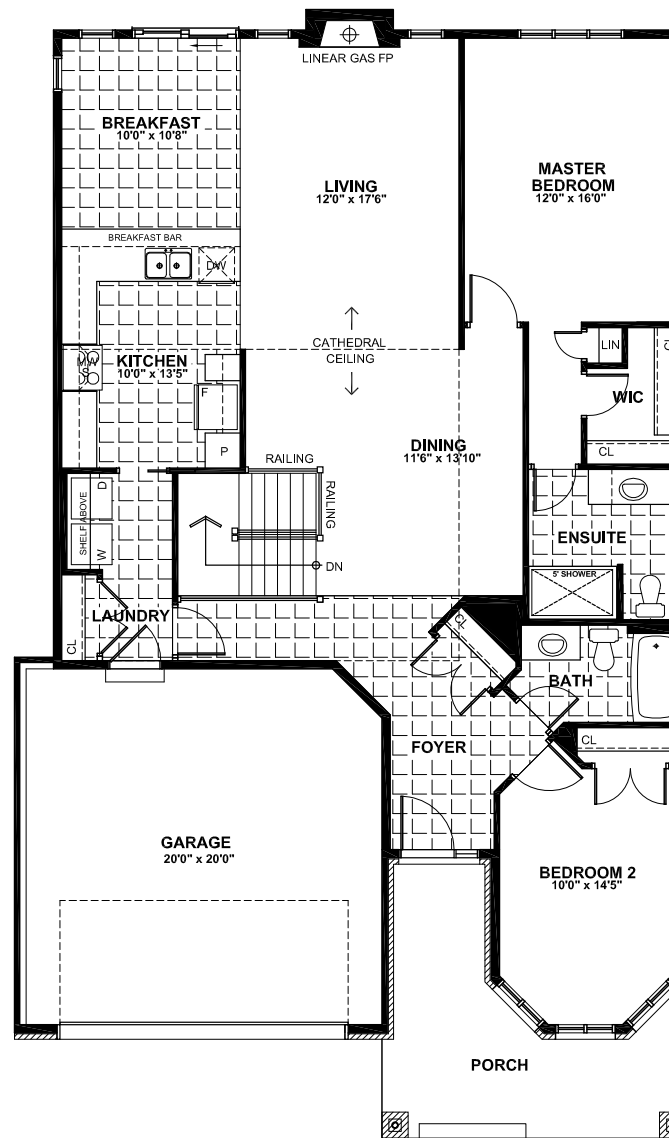

ELEVATION 1

THE ARGYLE

208 › 1583 SQUARE FEET

ELEVATION 2

THE ARGYLE
208 › 1583 SQUARE FEET

THE ARGYLE

208 • 1583 SQUARE FEET

OPTIONAL FINISHED BASEMENT

GROUND FLOOR

OPTIONAL ENSUITE

Materials, specifications and floor plans are subject to change without notice. All house renderings are artist's conceptions. All floor plans are approximate dimensions. Actual useable floor space may vary from the stated area. E & O.E.