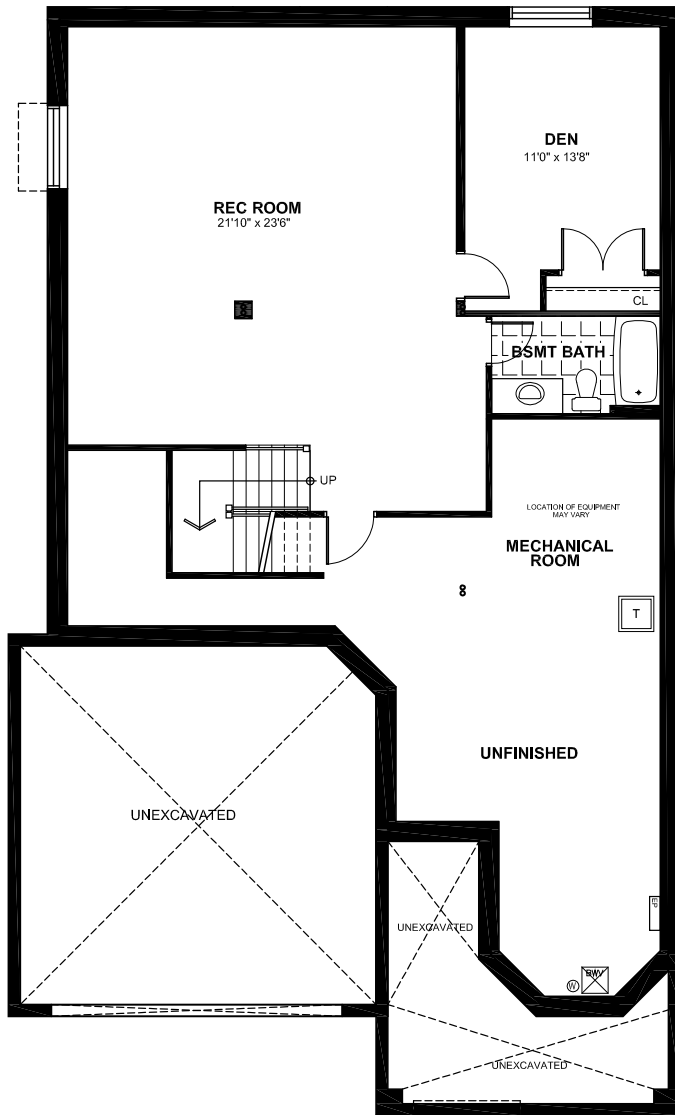

ELEVATION 1

THE ARGYLE

208 › 1583 SQUARE FEET

ELEVATION 2

THE ARGYLE
208 › 1583 SQUARE FEET

THE ARGYLE

208 • 1583 SQUARE FEET

OPTIONAL FINISHED BASEMENT

GROUND FLOOR

OPTIONAL ENSUITE

Materials, specifications and floor plans are subject to change without notice. All house renderings are artist's conceptions. All floor plans are approximate dimensions. Actual useable floor space may vary from the stated area. E & O.E.