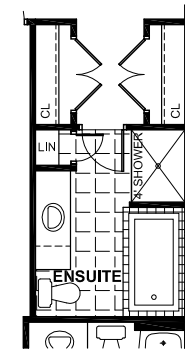

ELEVATION 1

THE ARGYLE

208 › 1583 SQUARE FEET

ELEVATION 2

THE ARGYLE
208 › 1583 SQUARE FEET

THE ARGYLE

208 • 1583 SQUARE FEET

OPTIONAL FINISHED BASEMENT

GROUND FLOOR

OPTIONAL ENSUITE

Materials, specifications and floor plans are subject to change without notice. All house renderings are artist's conceptions. All floor plans are approximate dimensions. Actual useable floor space may vary from the stated area. E & O.E.