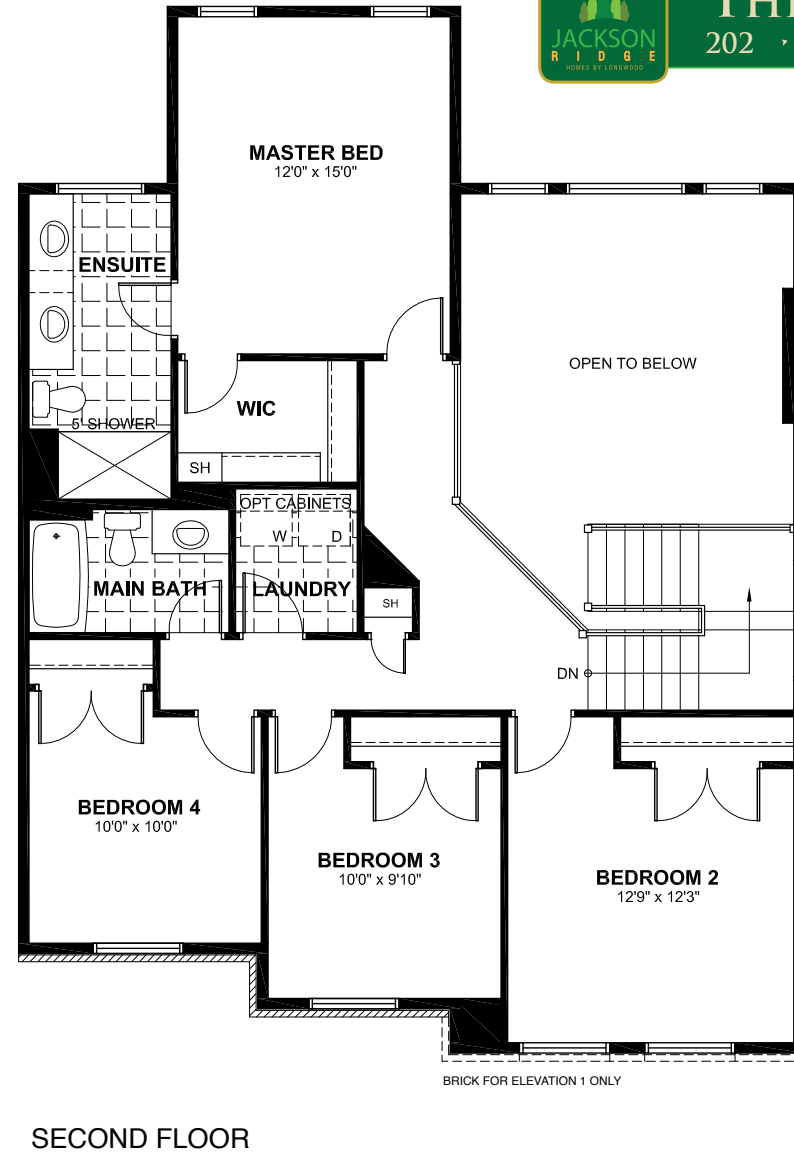

# THE APPLETON

202 • 2203 SQUARE FEET

ELEVATION 1

# THE APPLETON

202 › 2203 SQUARE FEET

# THE APPLETON

202 • 2203 SQUARE FEET

Materials, specifications and floor plans are subject to change without notice. All house renderings are artist's conceptions. All floor plans are approximate dimensions. Actual useable floor space may vary from the stated area. E. & O.E.