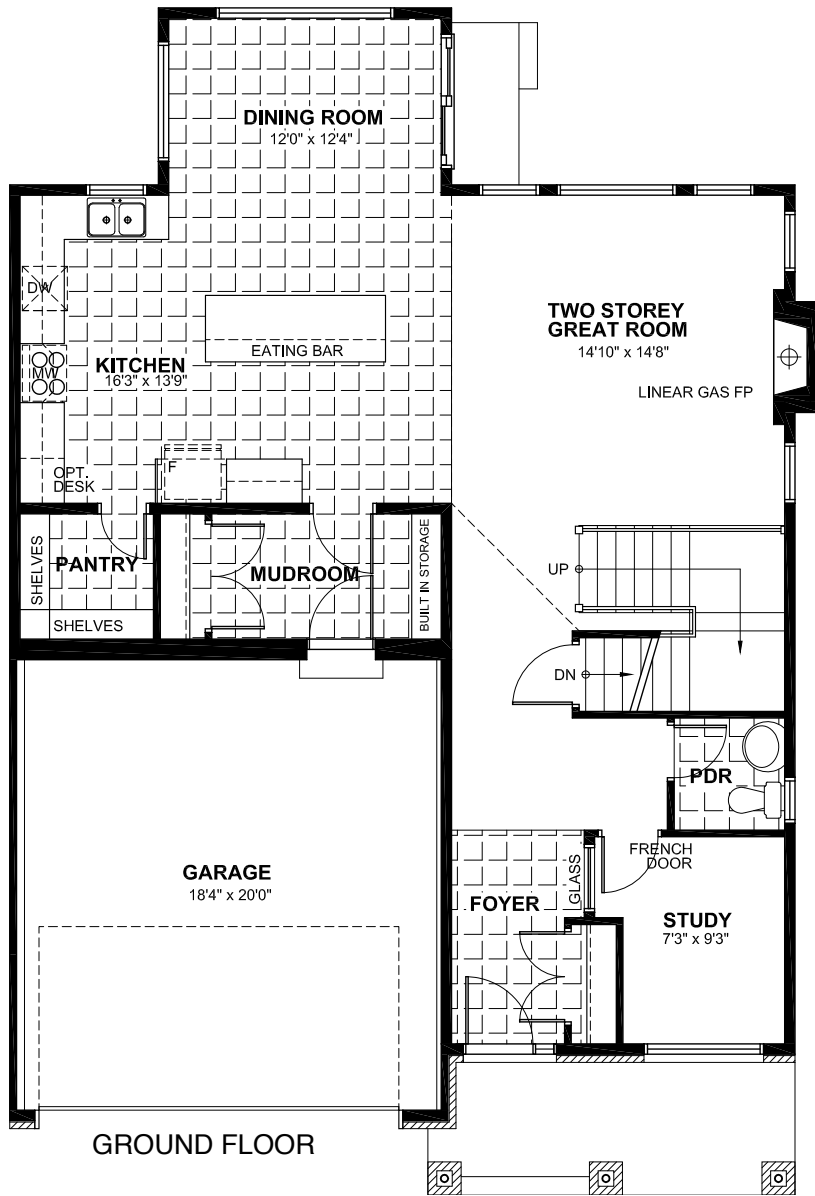

# THE APPLETON

202 • 2203 SQUARE FEET

ELEVATION 1

# THE APPLETON

202 › 2203 SQUARE FEET

# THE APPLETON

202 • 2203 SQUARE FEET

Materials, specifications and floor plans are subject to change without notice. All house renderings are artist's conceptions. All floor plans are approximate dimensions. Actual useable floor space may vary from the stated area. E. & O.E.